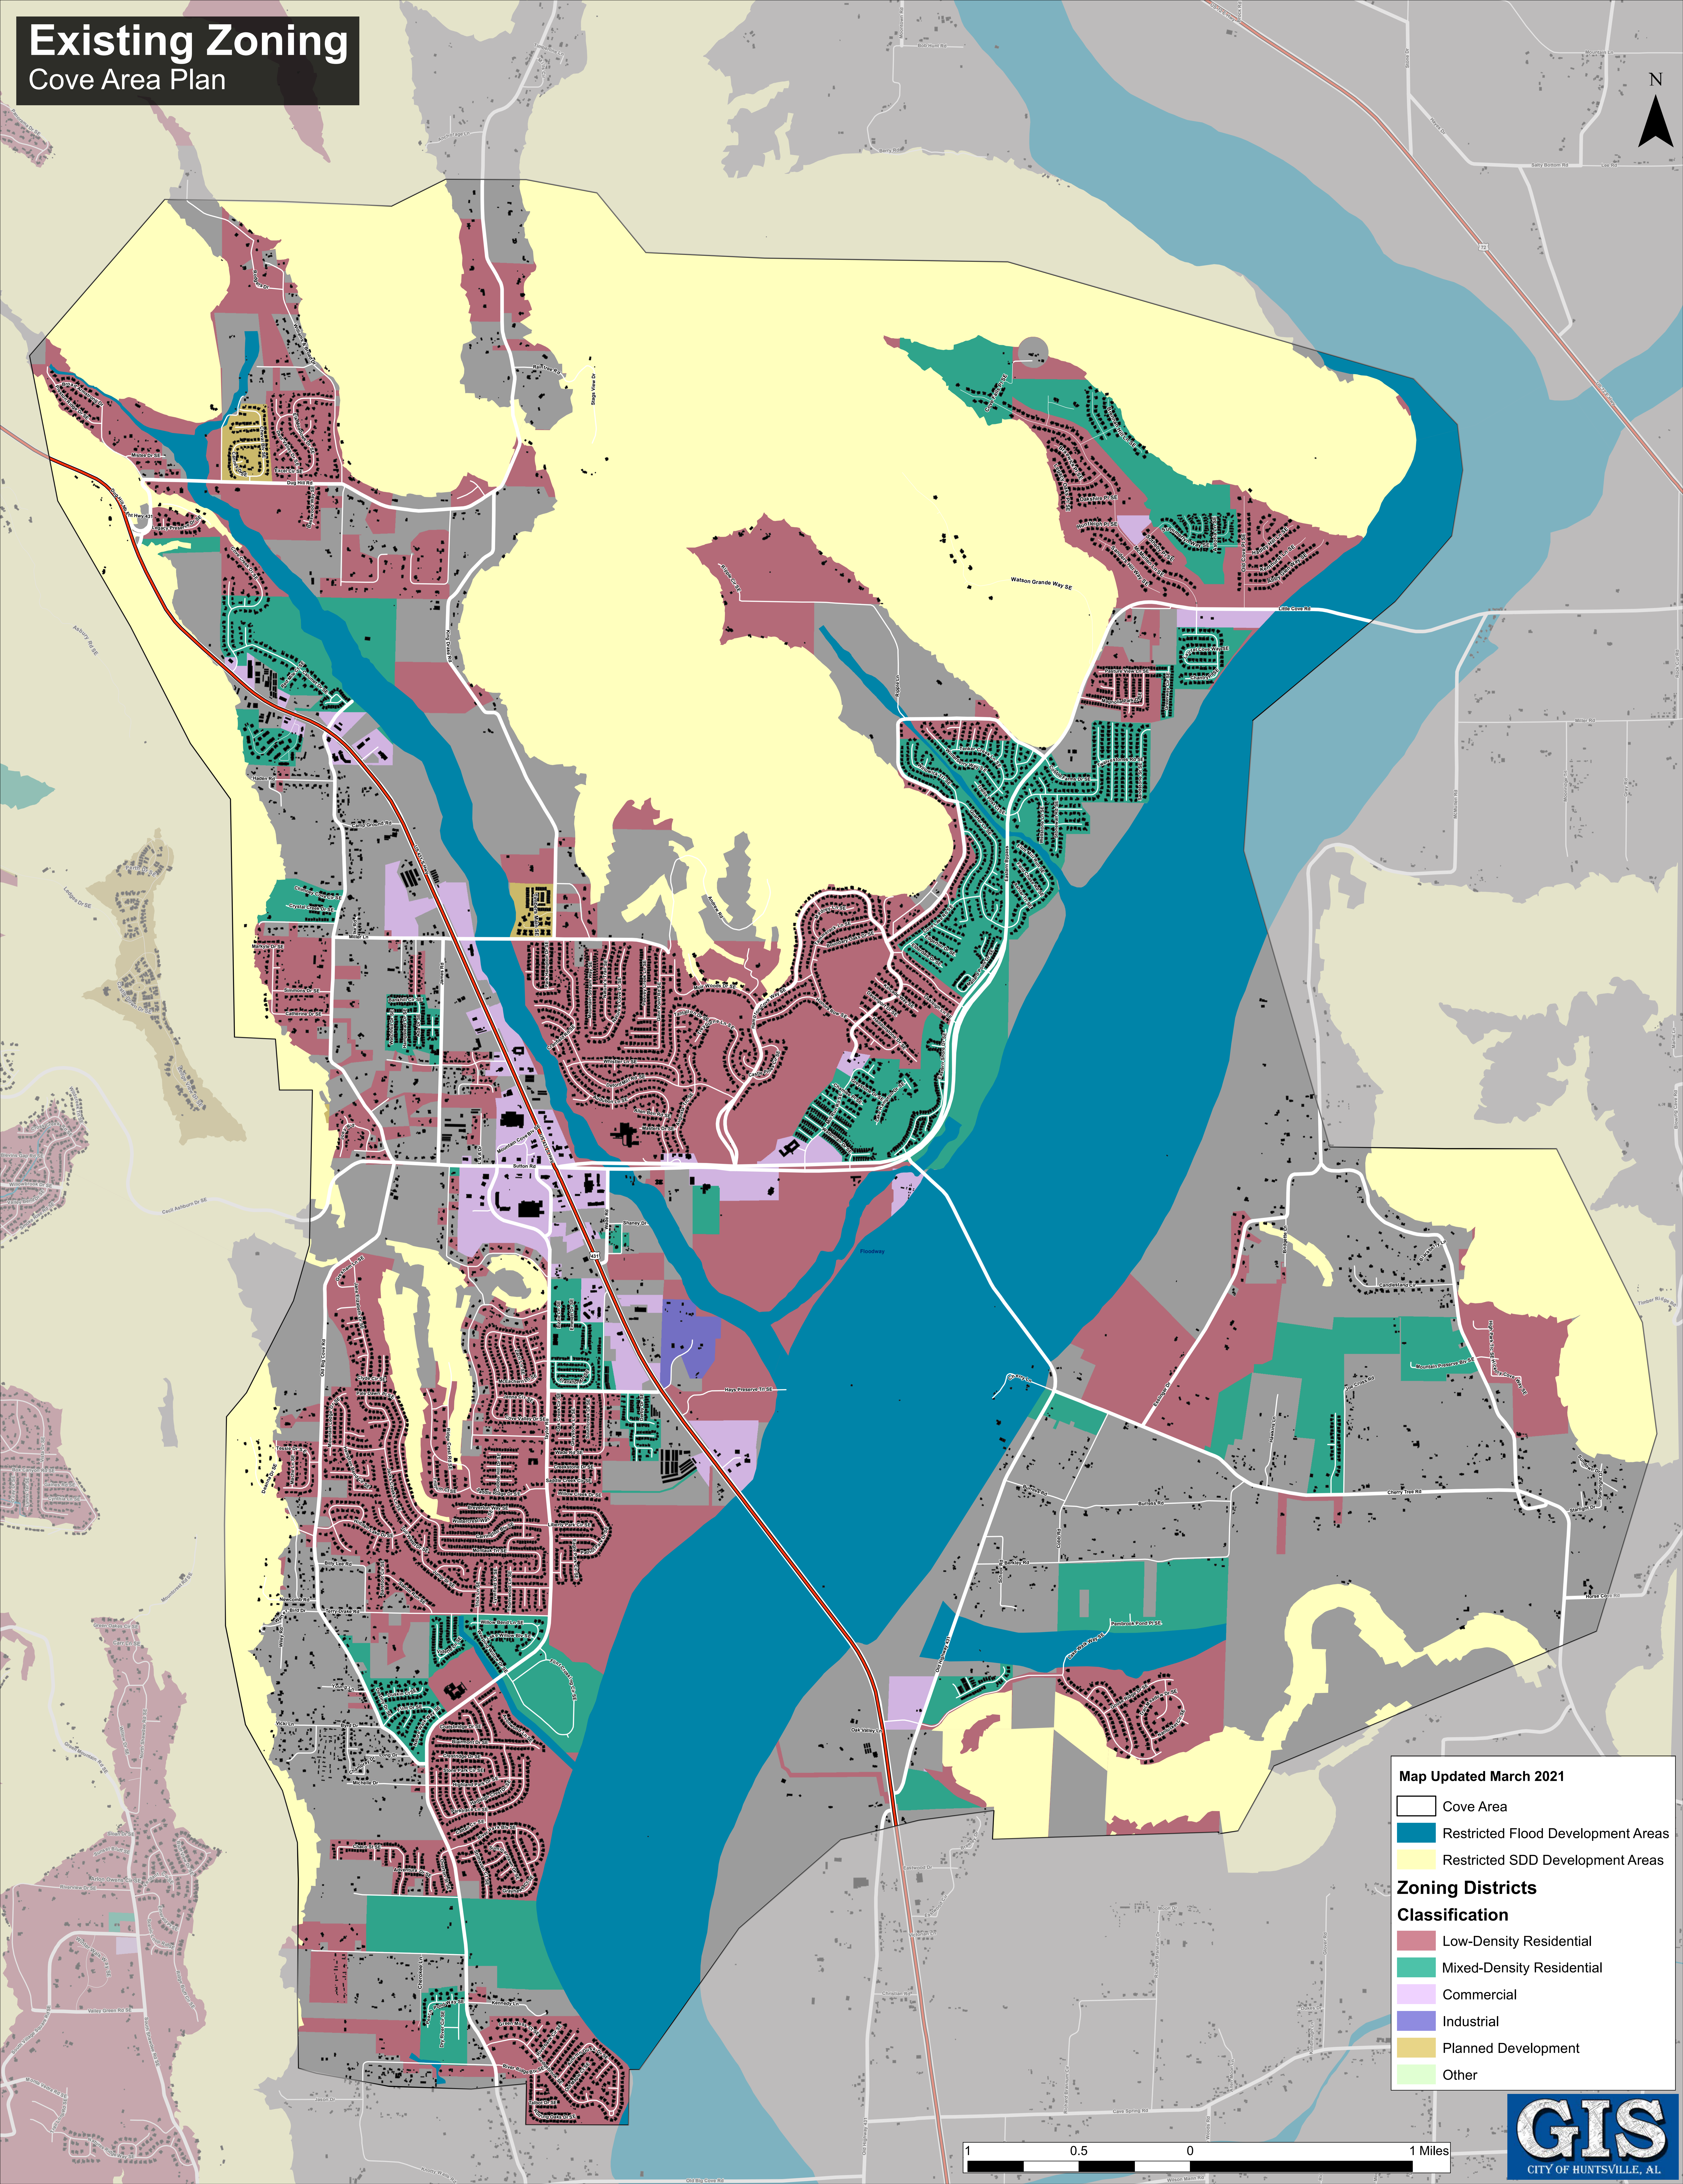

Existing Zoning

Cove Area Plan

Map Updated March 2021

- Cove Area
- Restricted Flood Development Areas
- Restricted SDD Development Areas

Zoning Districts

Classification

- Low-Density Residential
- Mixed-Density Residential
- Commercial
- Industrial
- Planned Development
- Other